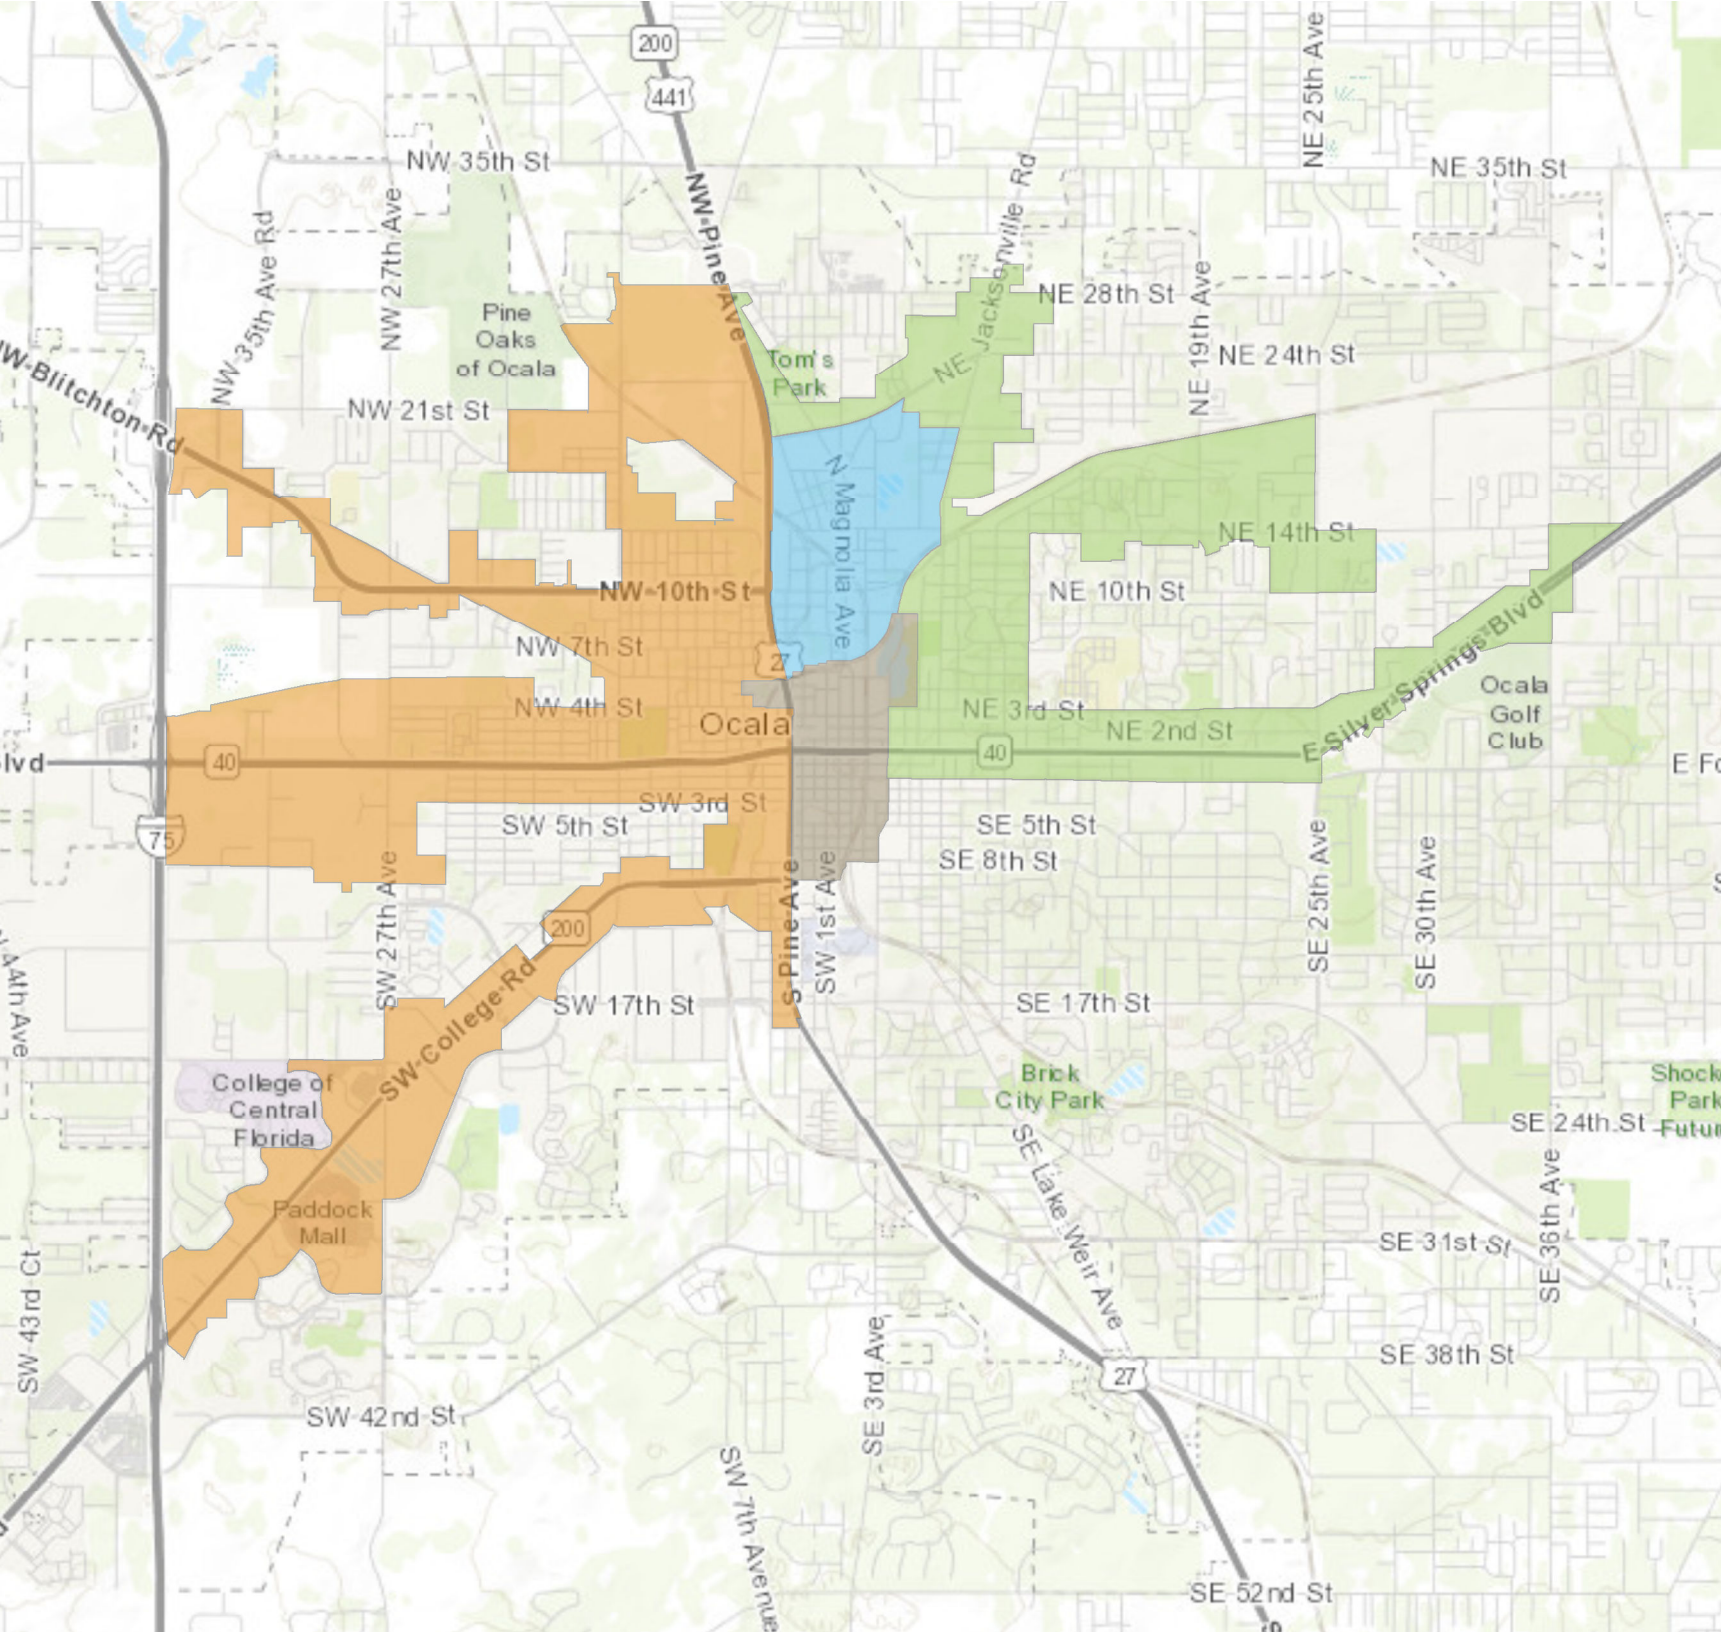

Ocala Community Redevelopment Area

Legend

-  Downtown CRA
-  North Magnolia CRA
-  West Ocala CRA
-  East Ocala CRA

0 2,500 5,000 Feet

Map updated on June 20, 2018
by the City of Ocala Growth
Management Department