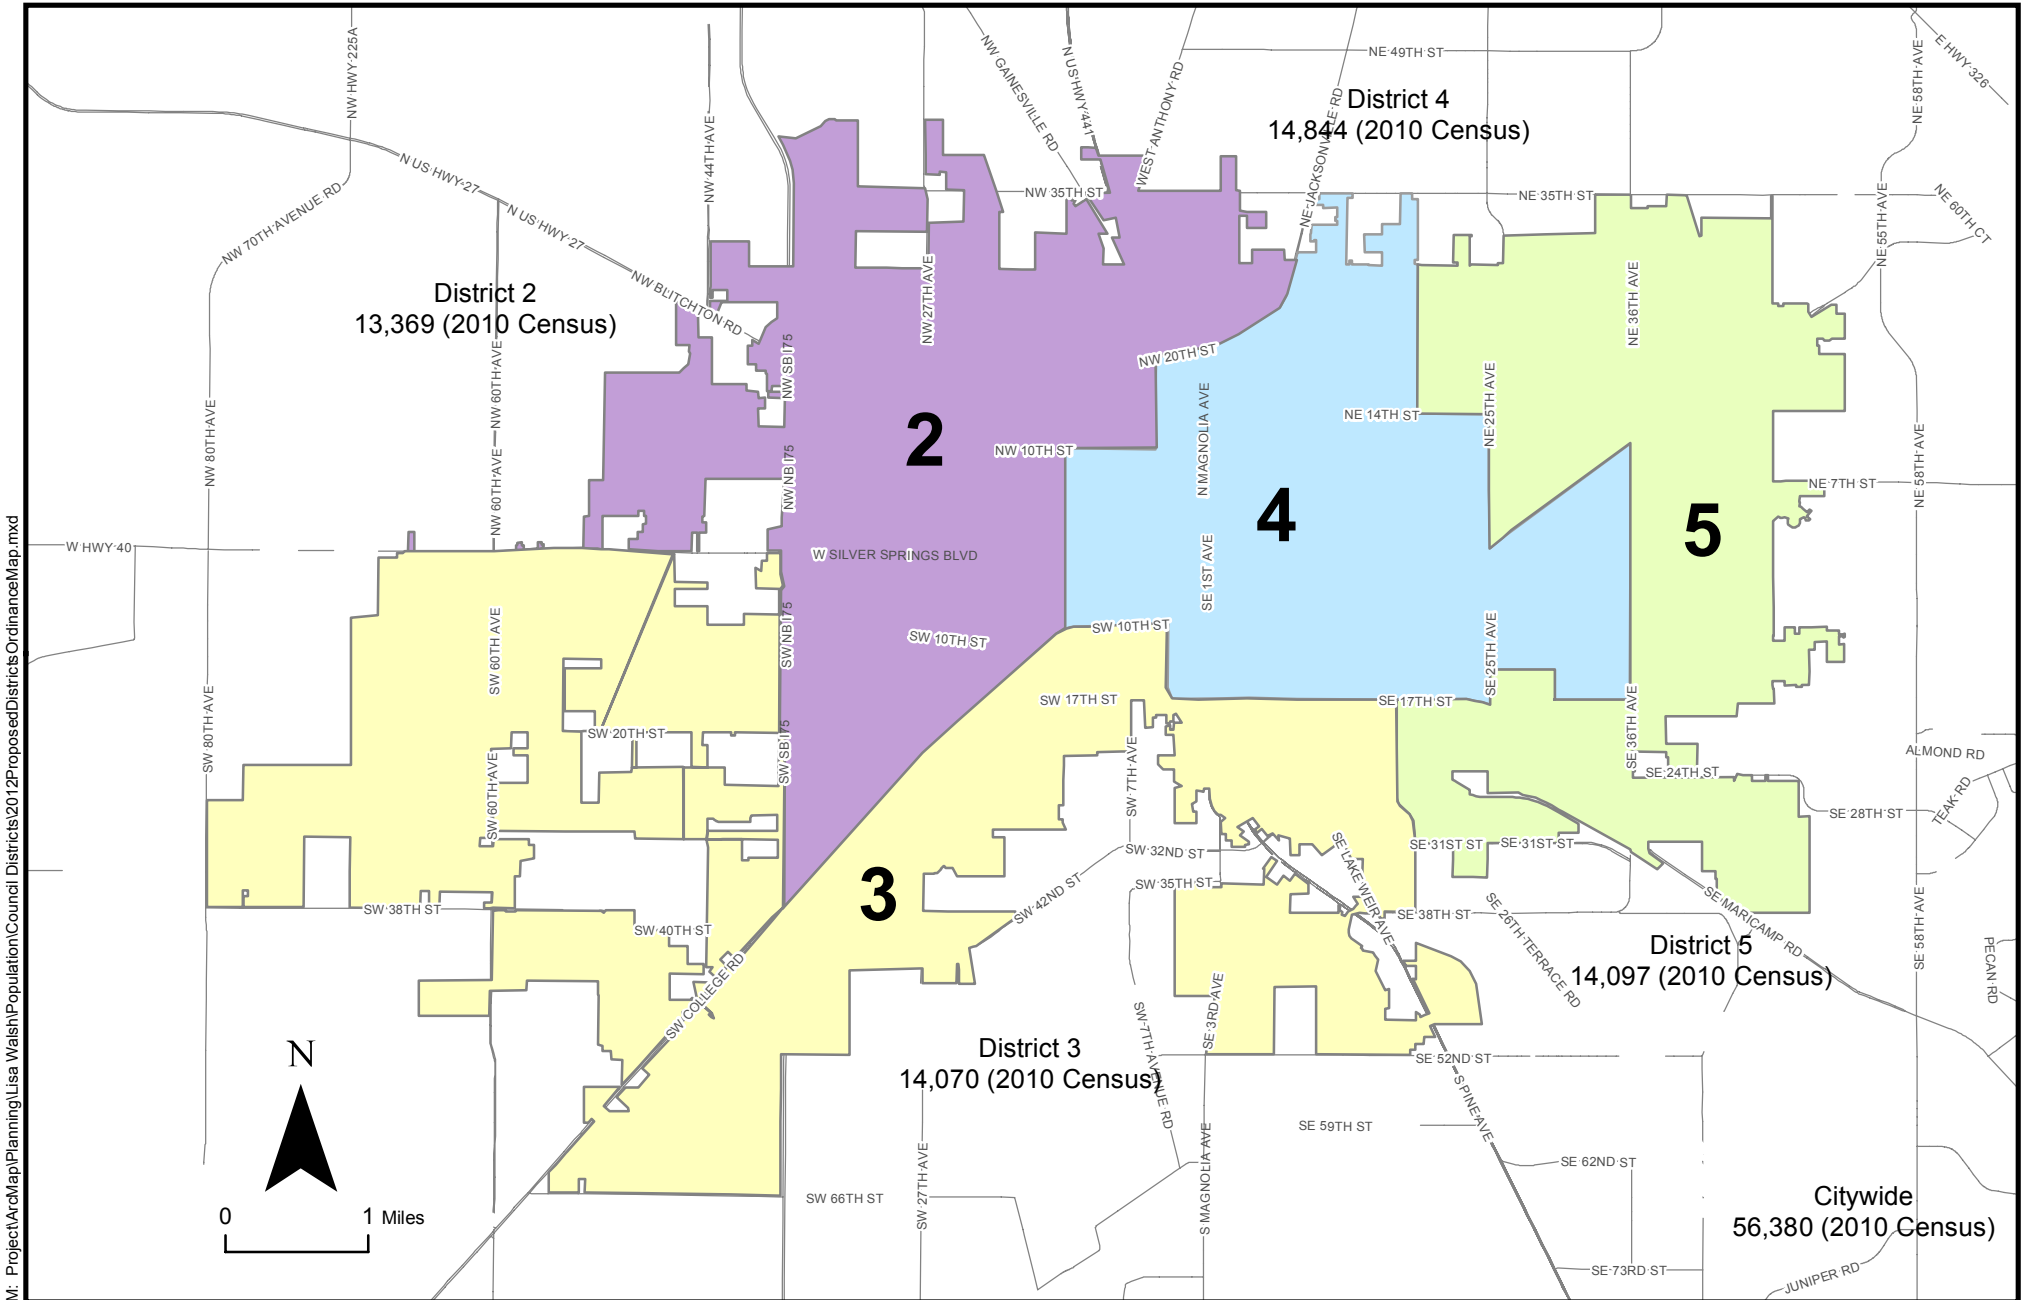

Find your place

Adopted Ocala City Council District Map 2012

Adopted by Ordinance 2013-6, November 20, 2012

M: ProjectArcMap\Planning\Lisa Walsh\Population\Council Districts\2012\ProposedDistrictsOrdinanceMap.mxd