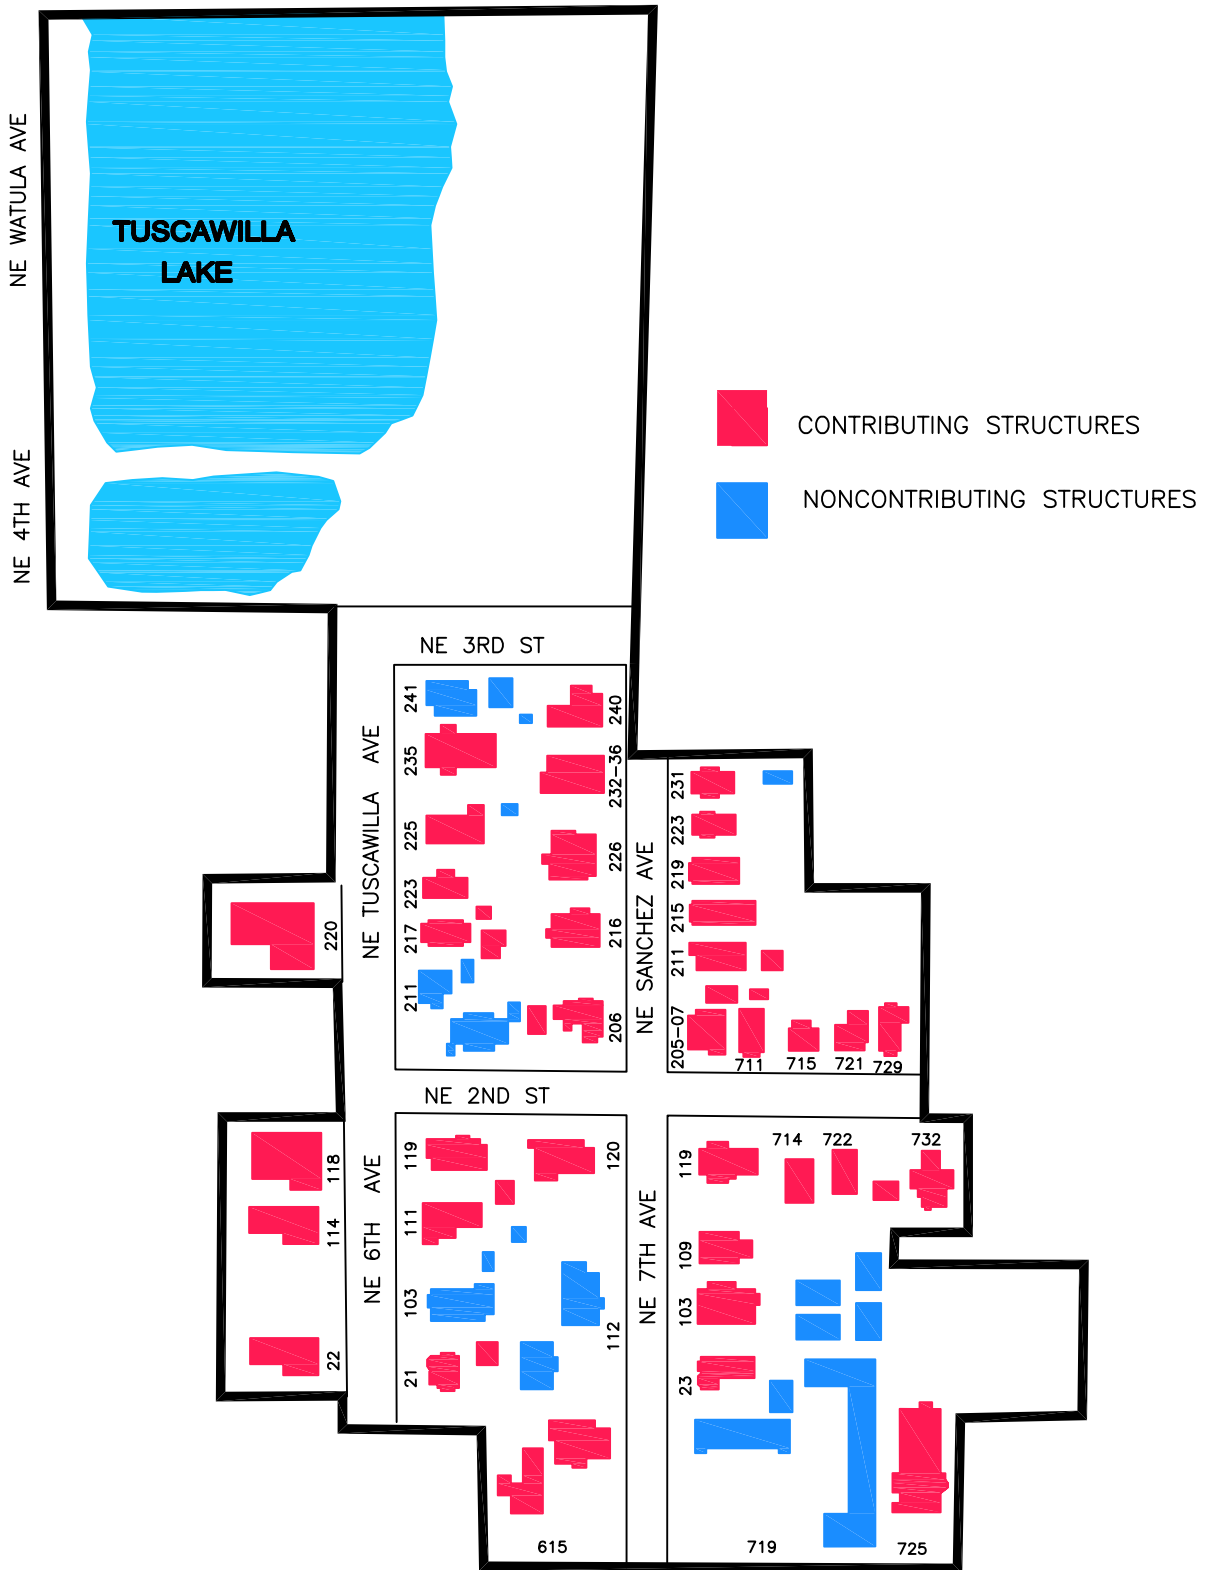

Tusawilla Park Historic District

OCALA, FLORIDA

National Register Historic District since March 30, 1988

Local Historic District established January 7, 1992

Prepared by:
CITY OF OCALA
PLANNING DEPARTMENT