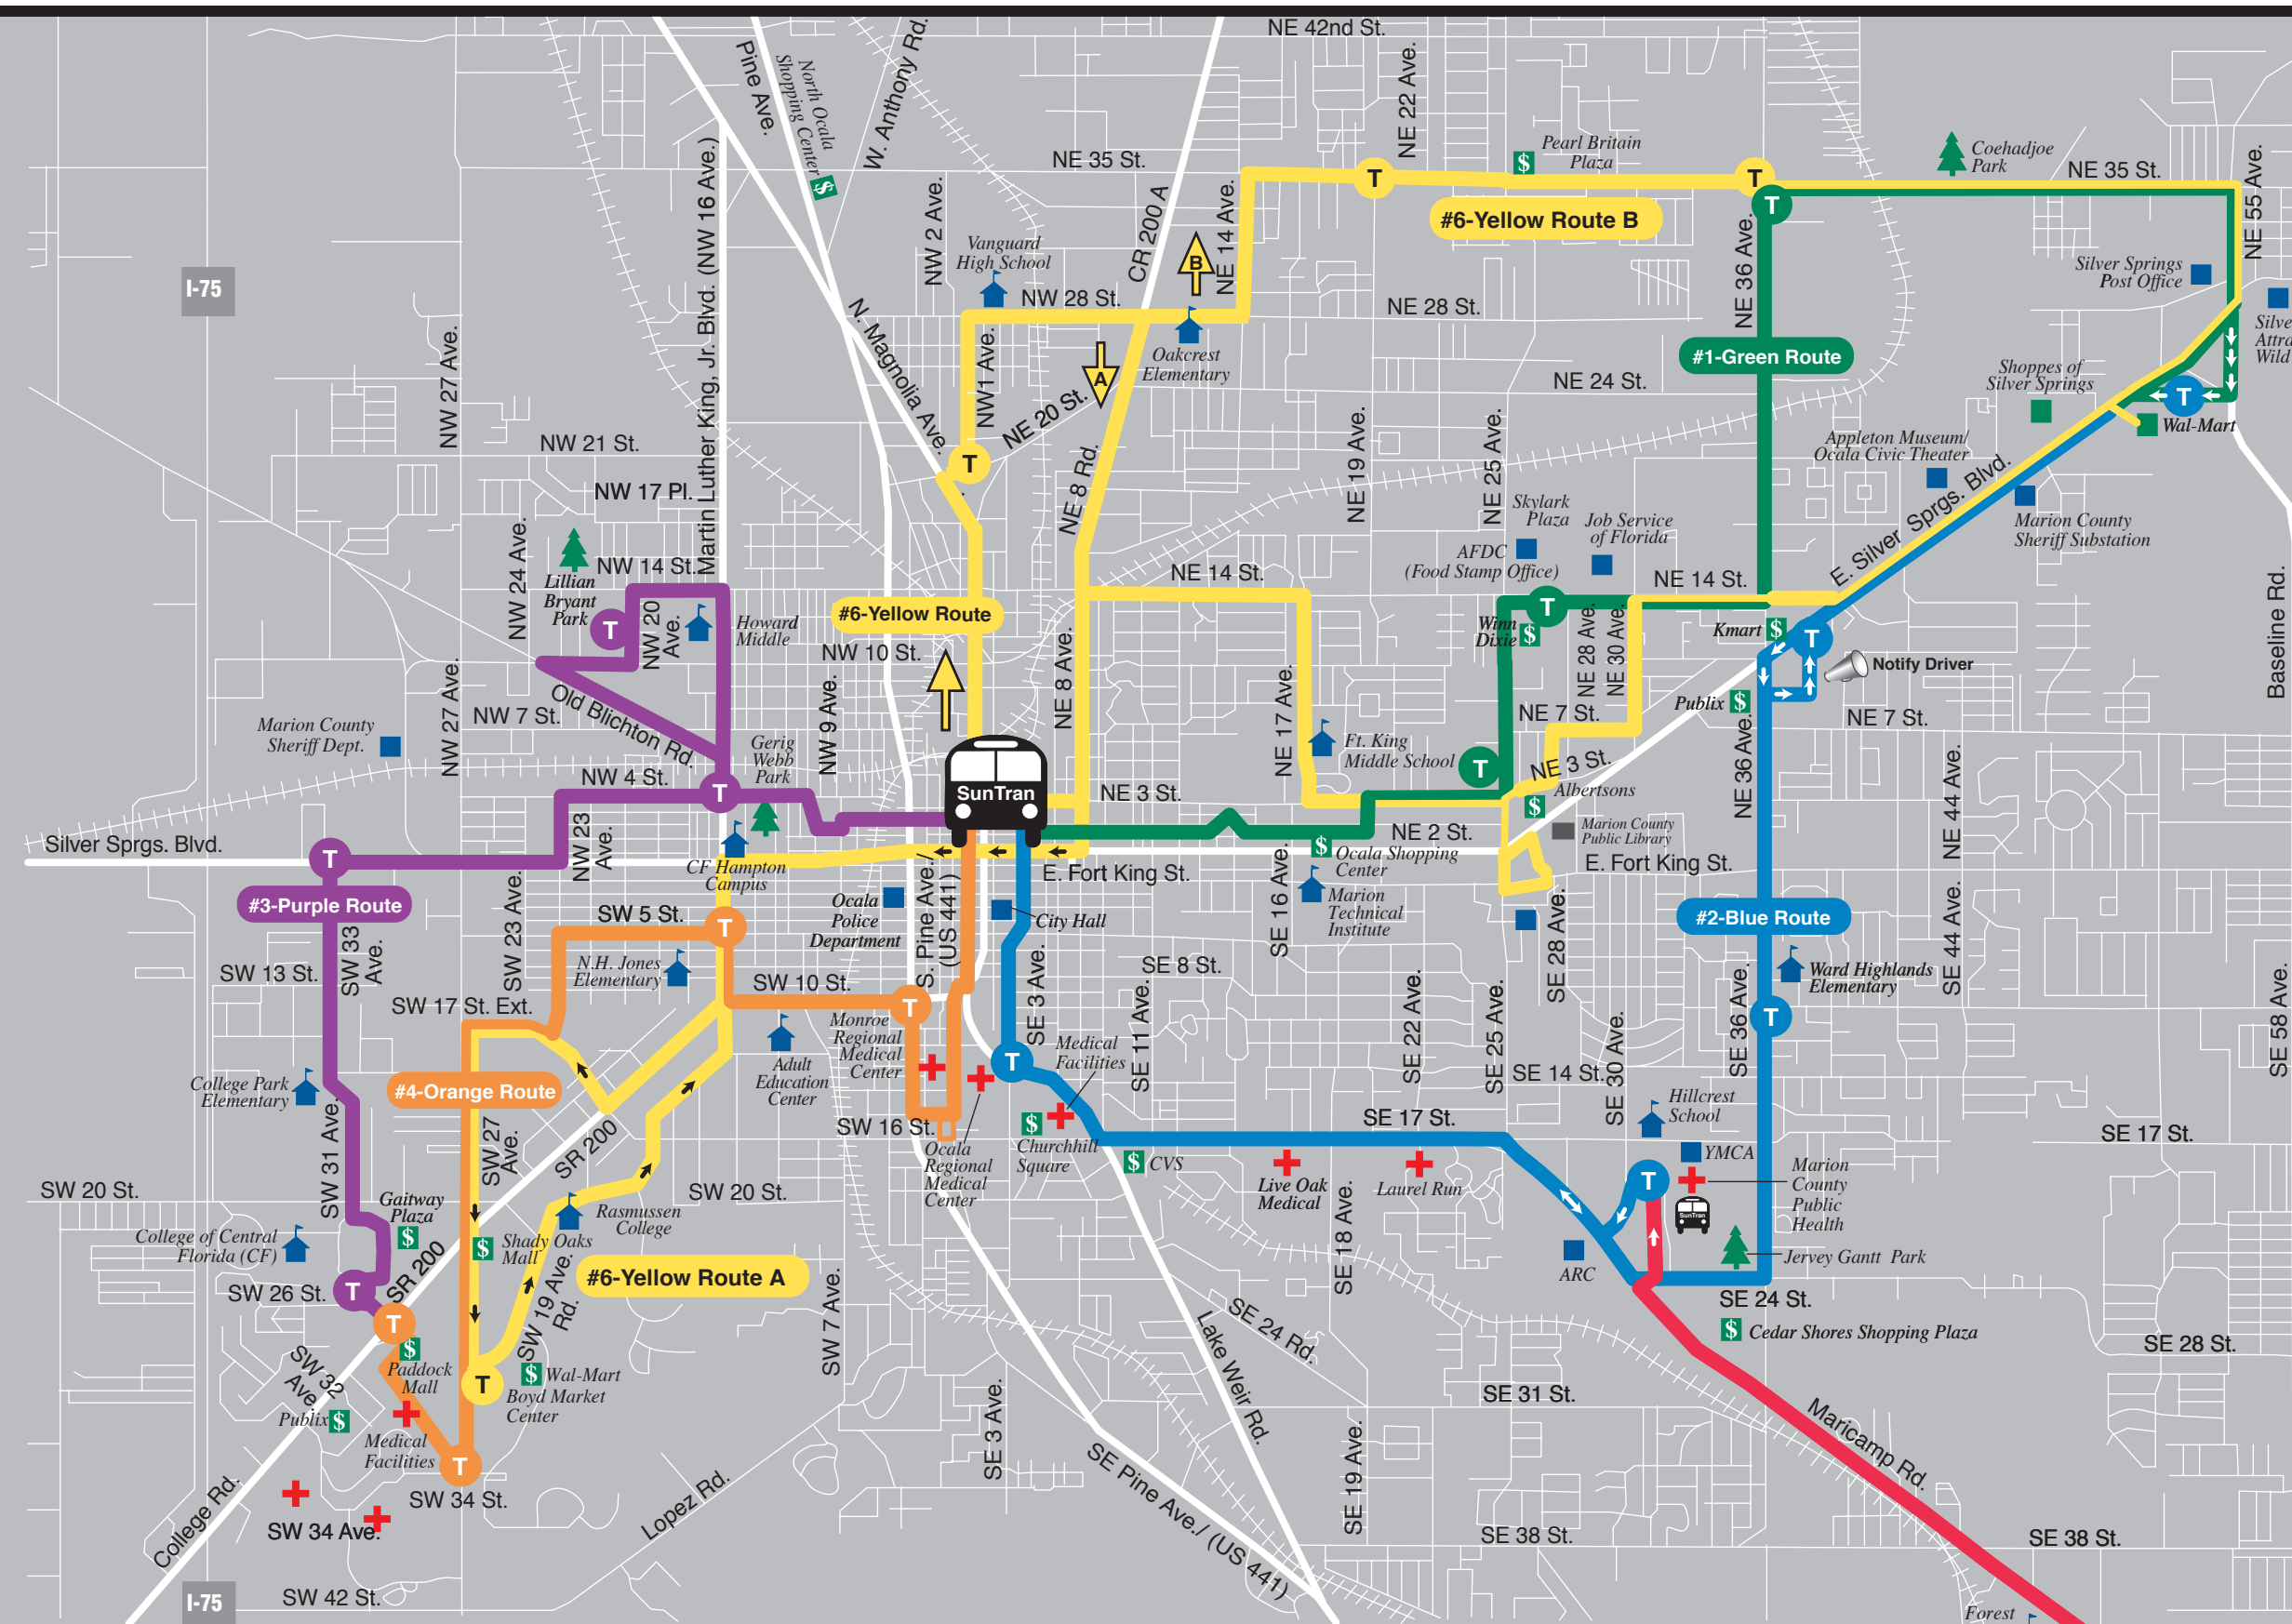

Route Legend

- █ #1-Green Route N.E. (Silver Springs)
- █ #2-Blue Route S.E. (Public Health Department)
- █ #3-Purple Route N.W. College of Central Florida (CF)
- █ #4-Orange Route S.W. (Paddock Mall)
- █ #5-Red Route Silver Springs Shores
- █ #5-Red Route Lake Weir H.S. M-F, Aug.-May
- █ #6-Yellow Route A S.W. Ocala (Vanguard H.S. / Wal Mart Easy Street)
- █ #6-Yellow Route B North Ocala (Vanguard H.S. / Wal Mart Silver Springs)

KEY

- Government, Entertainment, Civic & Corporations
- + Medical Facilities
- 🏫 Schools & Colleges
- 🌳 Parks & Recreation
- Ⓣ Indicates location where bus arrives at time indicated on schedule.
- 💰 Shopping
- 📢 Notify Driver
- 🚌 Transfer Points

OCALA

Silver Springs Shores