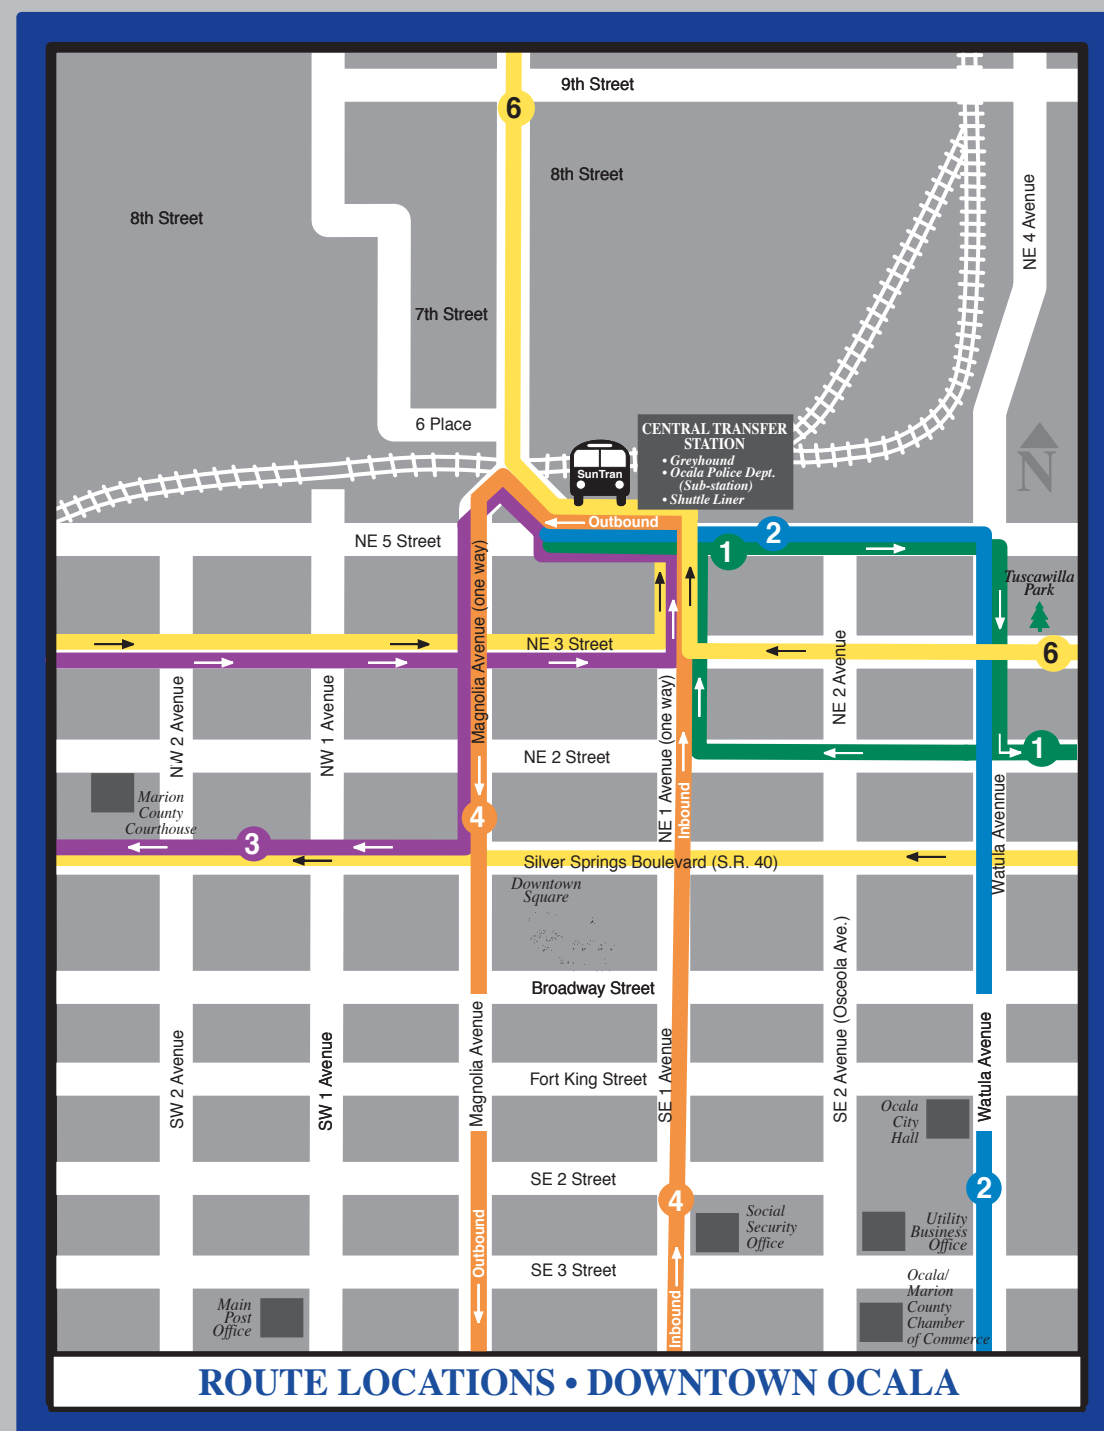

Route Legend

- █ #1-Green Route N.E. (Silver Springs)
- █ #2-Blue Route S.E. (Public Health Department)
- █ #3-Purple Route N.W. College of Central Florida (CF)
- █ #4-Orange Route S.W. (Paddock Mall)
- █ #5-Red Route Silver Springs Shores
- █ #5-Red Route Lake Weir H.S. M-F, Aug.-May
- █ #6-Yellow Route A S.W. Ocala (Vanguard H.S. / Wal Mart Easy Street)
- █ #6-Yellow Route B North Ocala (Vanguard H.S. / Wal Mart Silver Springs)

KEY

- Government, Entertainment, Civic & Corporations
- + Medical Facilities
- 🏫 Schools & Colleges
- 🌳 Parks & Recreation
- Ⓣ Indicates location where bus arrives at time indicated on schedule.
- 💰 Shopping
- 📢 Notify Driver
- 🚌 Transfer Points

OCALA

Silver Springs Shores